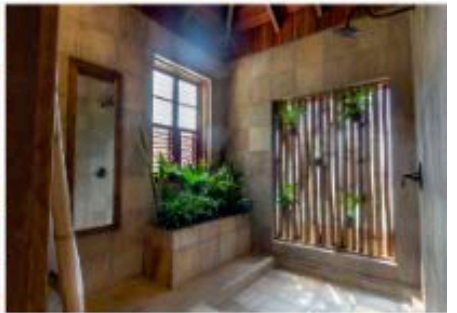

Jungle Bay

DOMINICA

ACCOMMODATIONS

Villa Rooms: 400sq ft / 37m²

Amenities:

- Choice of King-sized bed OR 2 extra-long single beds
- Bedding hand-painted by artisans, palm tree inspired lamps handmade in Dominica as well as bamboo furnishings
- Jungle spa bathroom with raindrop showerhead
- Luxury body products (natural and biodegradable - kind to your body and the earth)
- Patio to lounge and enjoy the spectacular scenery
- Ceiling fans
- Air Conditioning
- Hair Dryer
- Coffee and tea maker
- Mini refrigerator
- Complimentary Wifi

Villa Room Twin: 400sq ft / 37m²

Villa Room King: 400sq ft / 37m²

ACCOMMODATIONS

Villa Suites Quadruple – 800sq ft / 74m²

Amenities:

- 1 king-sized bed + 2 single beds
- Bedding hand-painted by artisans, palm tree inspired lamps handmade in Dominica as well as bamboo furnishings
- Jungle spa bathroom with raindrop showerhead
- Luxury body products (natural and biodegradable - kind to your body and the earth)
- Spacious patio to lounge and enjoy the spectacular scenery
- Ceiling fans
- Air Conditioning
- Hair Dryer
- Coffee and tea maker
- Mini refrigerator
- Complimentary Wifi