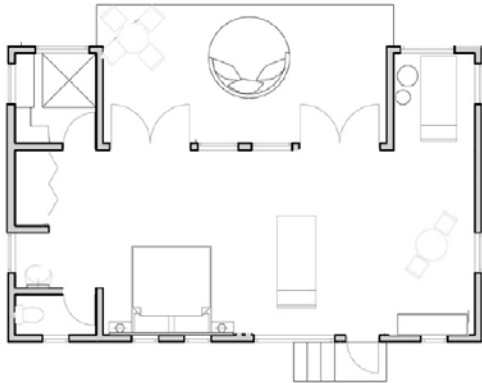

Jungle Bay

DOMINICA

ACCOMMODATIONS

Villa Rooms: 400sq ft / 37m²

Amenities:

- Choice of King-sized bed OR 2 extra-long single beds
- Bedding hand-painted by artisans, palm tree inspired lamps handmade in Dominica as well as bamboo furnishings
- Jungle spa bathroom with raindrop showerhead
- Luxury body products (natural and biodegradable - kind to your body and the earth)
- Patio to lounge and enjoy the spectacular scenery
- Ceiling fans
- Air Conditioning
- Hair Dryer
- Coffee and tea maker
- Mini refrigerator
- Complimentary Wifi

Villa Room Twin: 400sq ft / 37m²

Villa Room King: 400sq ft / 37m²

ACCOMMODATIONS

Villa Suites Quadruple – 800sq ft / 74m²

Amenities:

- 1 king-sized bed + 2 single beds
- Bedding hand-painted by artisans, palm tree inspired lamps handmade in Dominica as well as bamboo furnishings
- Jungle spa bathroom with raindrop showerhead
- Luxury body products (natural and biodegradable - kind to your body and the earth)
- Spacious patio to lounge and enjoy the spectacular scenery
- Ceiling fans
- Air Conditioning
- Hair Dryer
- Coffee and tea maker
- Mini refrigerator
- Complimentary Wifi

Villa Suite – 800sq ft / 74m²