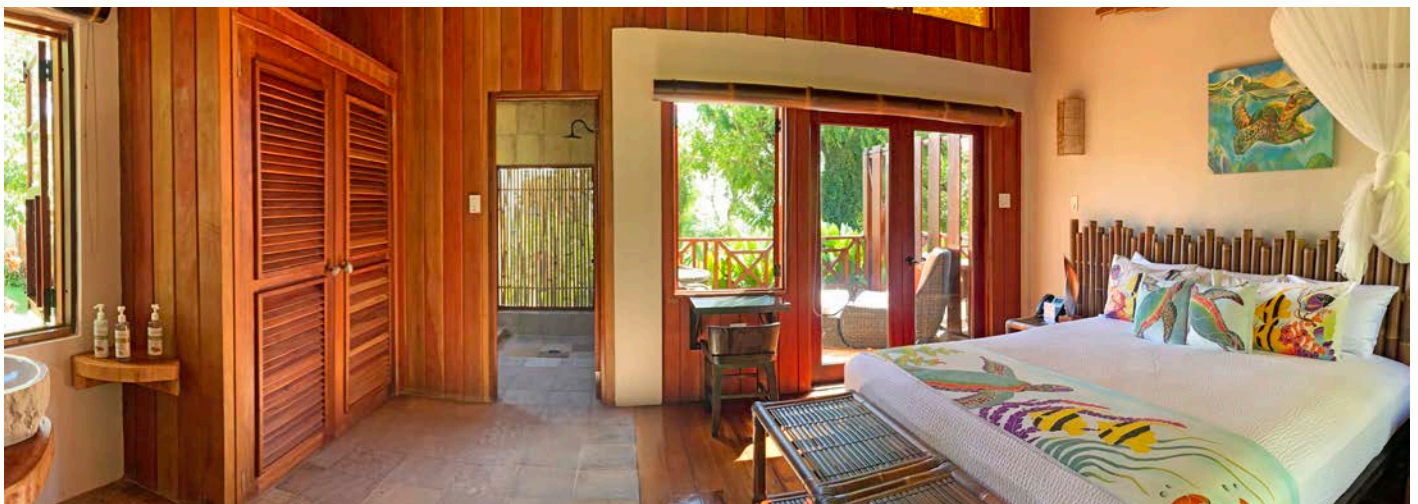

Jungle Bay

DOMINICA

ACCOMMODATIONS

Villa Rooms: 400sq ft / 37m²

Amenities:

- Choice of King-sized bed OR 2 extra-long single beds
- Bedding hand-painted by artisans, palm tree inspired lamps handmade in Dominica as well as bamboo furnishings
- Jungle spa bathroom with raindrop showerhead
- Luxury body products (natural and biodegradable - kind to your body and the earth)
- Patio to lounge and enjoy the spectacular scenery
- Ceiling fans
- Air Conditioning
- Hair Dryer
- Coffee and tea maker
- Mini refrigerator
- Complimentary Wifi

Villa Room Twin: 400sq ft / 37m²

Villa Room King: 400sq ft / 37m²

ACCOMMODATIONS

Villa Suites Quadruple – 800sq ft / 74m²

Amenities:

- 1 king-sized bed + 2 single beds
- Bedding hand-painted by artisans, palm tree inspired lamps handmade in Dominica as well as bamboo furnishings
- Jungle spa bathroom with raindrop showerhead
- Luxury body products (natural and biodegradable - kind to your body and the earth)
- Spacious patio to lounge and enjoy the spectacular scenery
- Ceiling fans
- Air Conditioning
- Hair Dryer
- Coffee and tea maker
- Mini refrigerator
- Complimentary Wifi