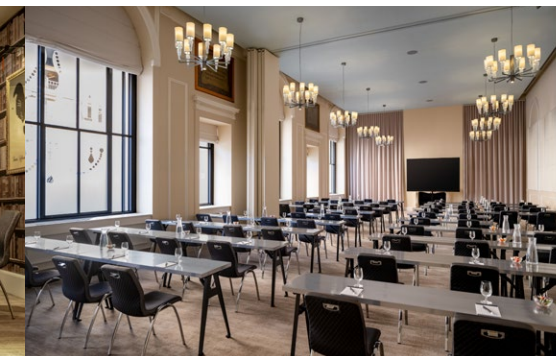

## Lobby Level

Grand Ballroom

Grand Ballroom

Grand Ballroom Prefunction

Freedom 1

Freedom Prefunction

Freedom 2

ROOM NAME	SPACE			SETUP STYLE & FIT							
	Dim. (L x W)	Sq. ft.	Height	Banq.	Thtr.	Conf.	Rec.	Class.	U-Shape	H- Sq.	Din. Dance
Grand Ballroom	99' x 69'	6,205	15' 6"	240	300	50	600	250	75	55	220
Grand Ballroom Prefunction	51' x 89'	2,149	12' 6"	-	-	-	240	-	-	-	-