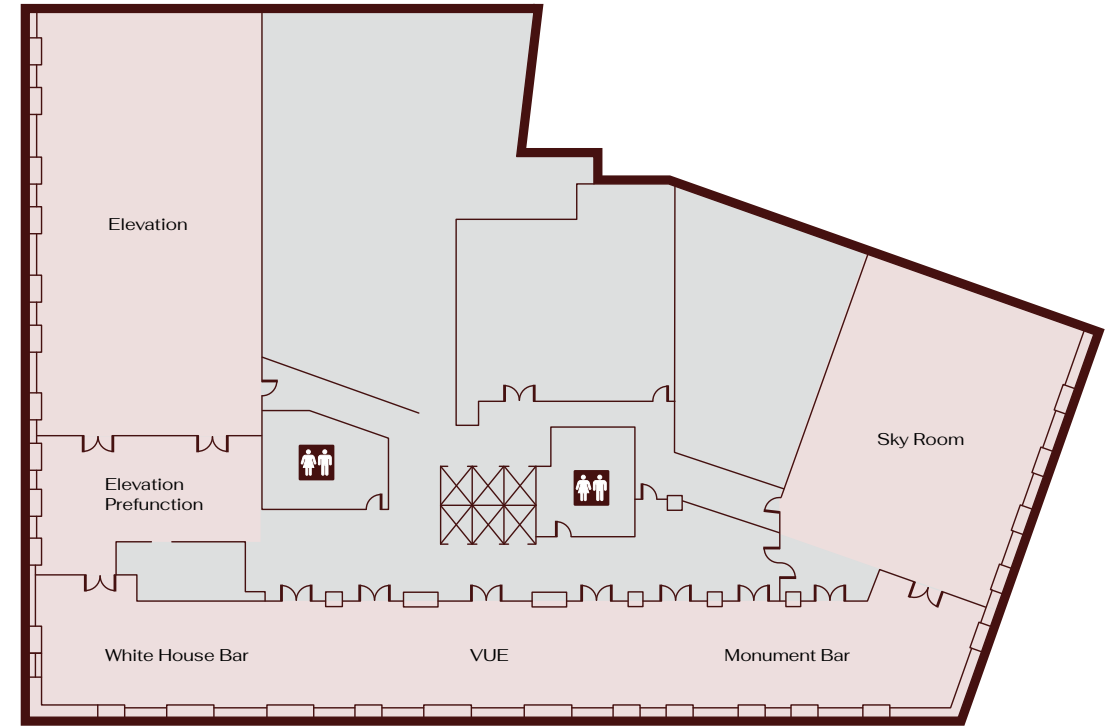

## Lower Level

## Lobby Level

Grand Ballroom

Grand Ballroom

Grand Ballroom Prefunction

Freedom 1

Freedom Prefunction

Freedom 2

ROOM NAME	SPACE			SETUP STYLE & FIT							
	Dim. (L x W)	Sq. ft.	Height	Banq.	Thtr.	Conf.	Rec.	Class.	U-Shape	H- Sq.	Din. Dance
Grand Ballroom	99' x 69'	6,205	15' 6"	240	300	50	600	250	75	55	220
Grand Ballroom Prefunction	51' x 89'	2,149	12' 6"	-	-	-	240	-	-	-	-

ROOM NAME	SPACE			SETUP STYLE & FIT							
	Dim. (L x W)	Sq. ft.	Height	Banq.	Thtr.	Conf.	Rec.	Class.	U-Shape	H- Sq.	Din. Dance
Freedom	59' x 32'	1,888	18'	120	230	48	225	120	50	60	120
Freedom I	30' x 32'	935	18'	50	100	24	75	60	30	40	40
Freedom II	29' x 34'	986	18'	50	100	24	75	60	30	40	40
Freedom Prefunction	46' x 21'	768	9' 5"	40	-	-	80	-	-	-	-

## Mezzanine Level