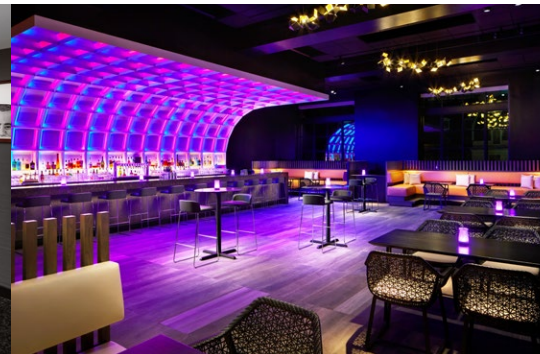

Mezzanine Level

Roof Level

Sky Room

ROOM NAME	SPACE			SETUP STYLE & FIT							
	Dim. (L x W)	Sq. ft.	Height	Banq.	Thtr.	Conf.	Rec.	Class.	U-Shape	H- Sq.	Din. Dance
Assembly	15' x 29'	440	7'5"	-	-	8	-	-	-	-	-
Focus	15' 8" x 15' 8"	248	7'2"	-	-	8	-	-	-	-	-

ROOM NAME	SPACE			SETUP STYLE & FIT							
	Dim. (L x W)	Sq. ft.	Height	Banq.	Thtr.	Conf.	Rec.	Class.	U-Shape	H- Sq.	Din. Dance
Elevation	68' x 35'	2,336	15'	180	230	48	250	150	54	60	150
Elevation Prefunction	22' x 36'	595	11'	-	-	-	50	-	-	-	-
Sky Room	27' x 47'	1,925	13'	60	75	30	150	30	25	30	60
VUE	18' x 154'	2,907	8' 4" - 14'	-	-	-	400	-	-	-	-
VUE 50/51	-	-	-	-	-	-	30	-	-	-	-
VUE Monument Bar	-	-	-	-	-	-	30 - 50	-	-	-	-
VUE Communal	-	-	-	-	-	-	50	-	-	-	-
VUE White House Bar	-	-	-	-	-	-	50 - 75	-	-	-	-