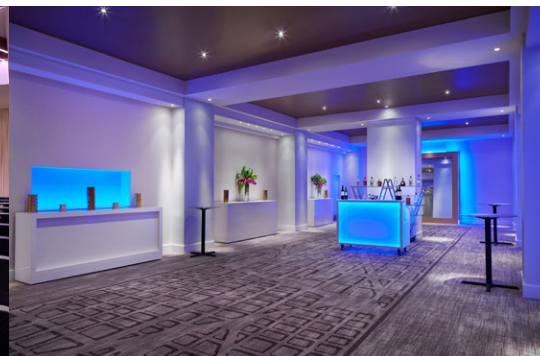

Grand Ballroom Prefunction