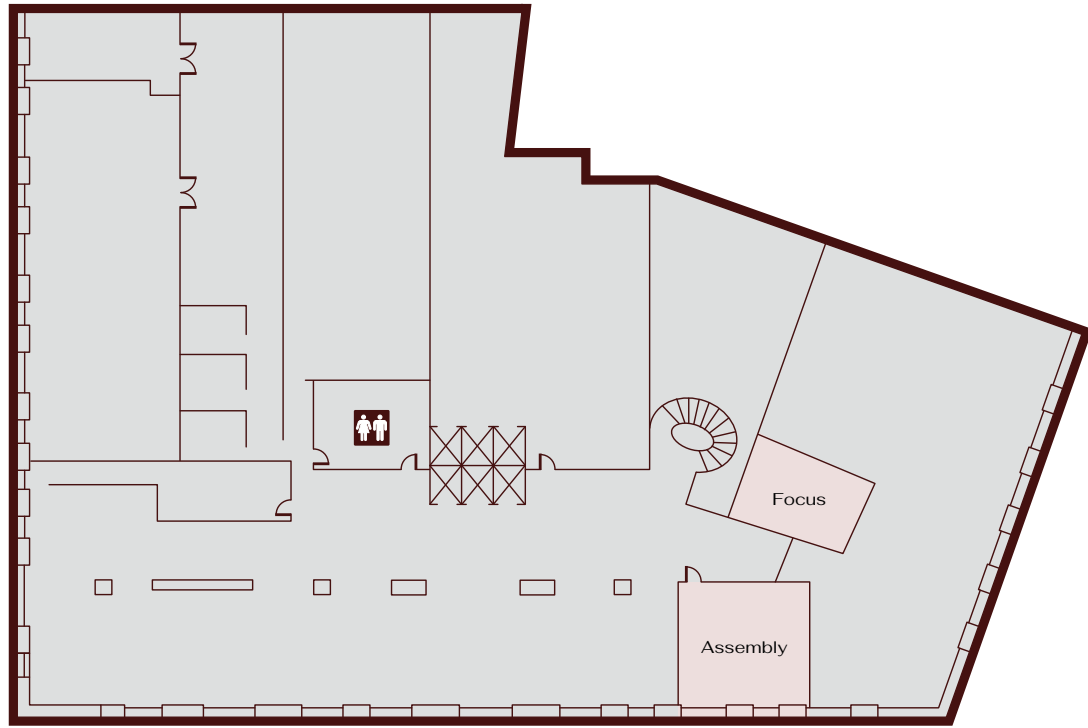

## Lower Level

## Lobby Level

Grand Ballroom

Grand Ballroom

Grand Ballroom Prefunction

Freedom 1

Freedom Prefunction

Freedom 2

ROOM NAME	SPACE			SETUP STYLE & FIT							
	Dim. (L x W)	Sq. ft.	Height	Banq.	Thtr.	Conf.	Rec.	Class.	U-Shape	H- Sq.	Din. Dance
Grand Ballroom	99' x 69'	6,205	15' 6"	240	300	50	600	250	75	55	220
Grand Ballroom Prefunction	51' x 89'	2,149	12' 6"	-	-	-	240	-	-	-	-

ROOM NAME	SPACE			SETUP STYLE & FIT							
	Dim. (L x W)	Sq. ft.	Height	Banq.	Thtr.	Conf.	Rec.	Class.	U-Shape	H- Sq.	Din. Dance
Freedom	59' x 32'	1,888	18'	120	230	48	225	120	50	60	120
Freedom I	30' x 32'	935	18'	50	100	24	75	60	30	40	40
Freedom II	29' x 34'	986	18'	50	100	24	75	60	30	40	40
Freedom Prefunction	46' x 21'	768	9' 5"	40	-	-	80	-	-	-	-

## Mezzanine Level