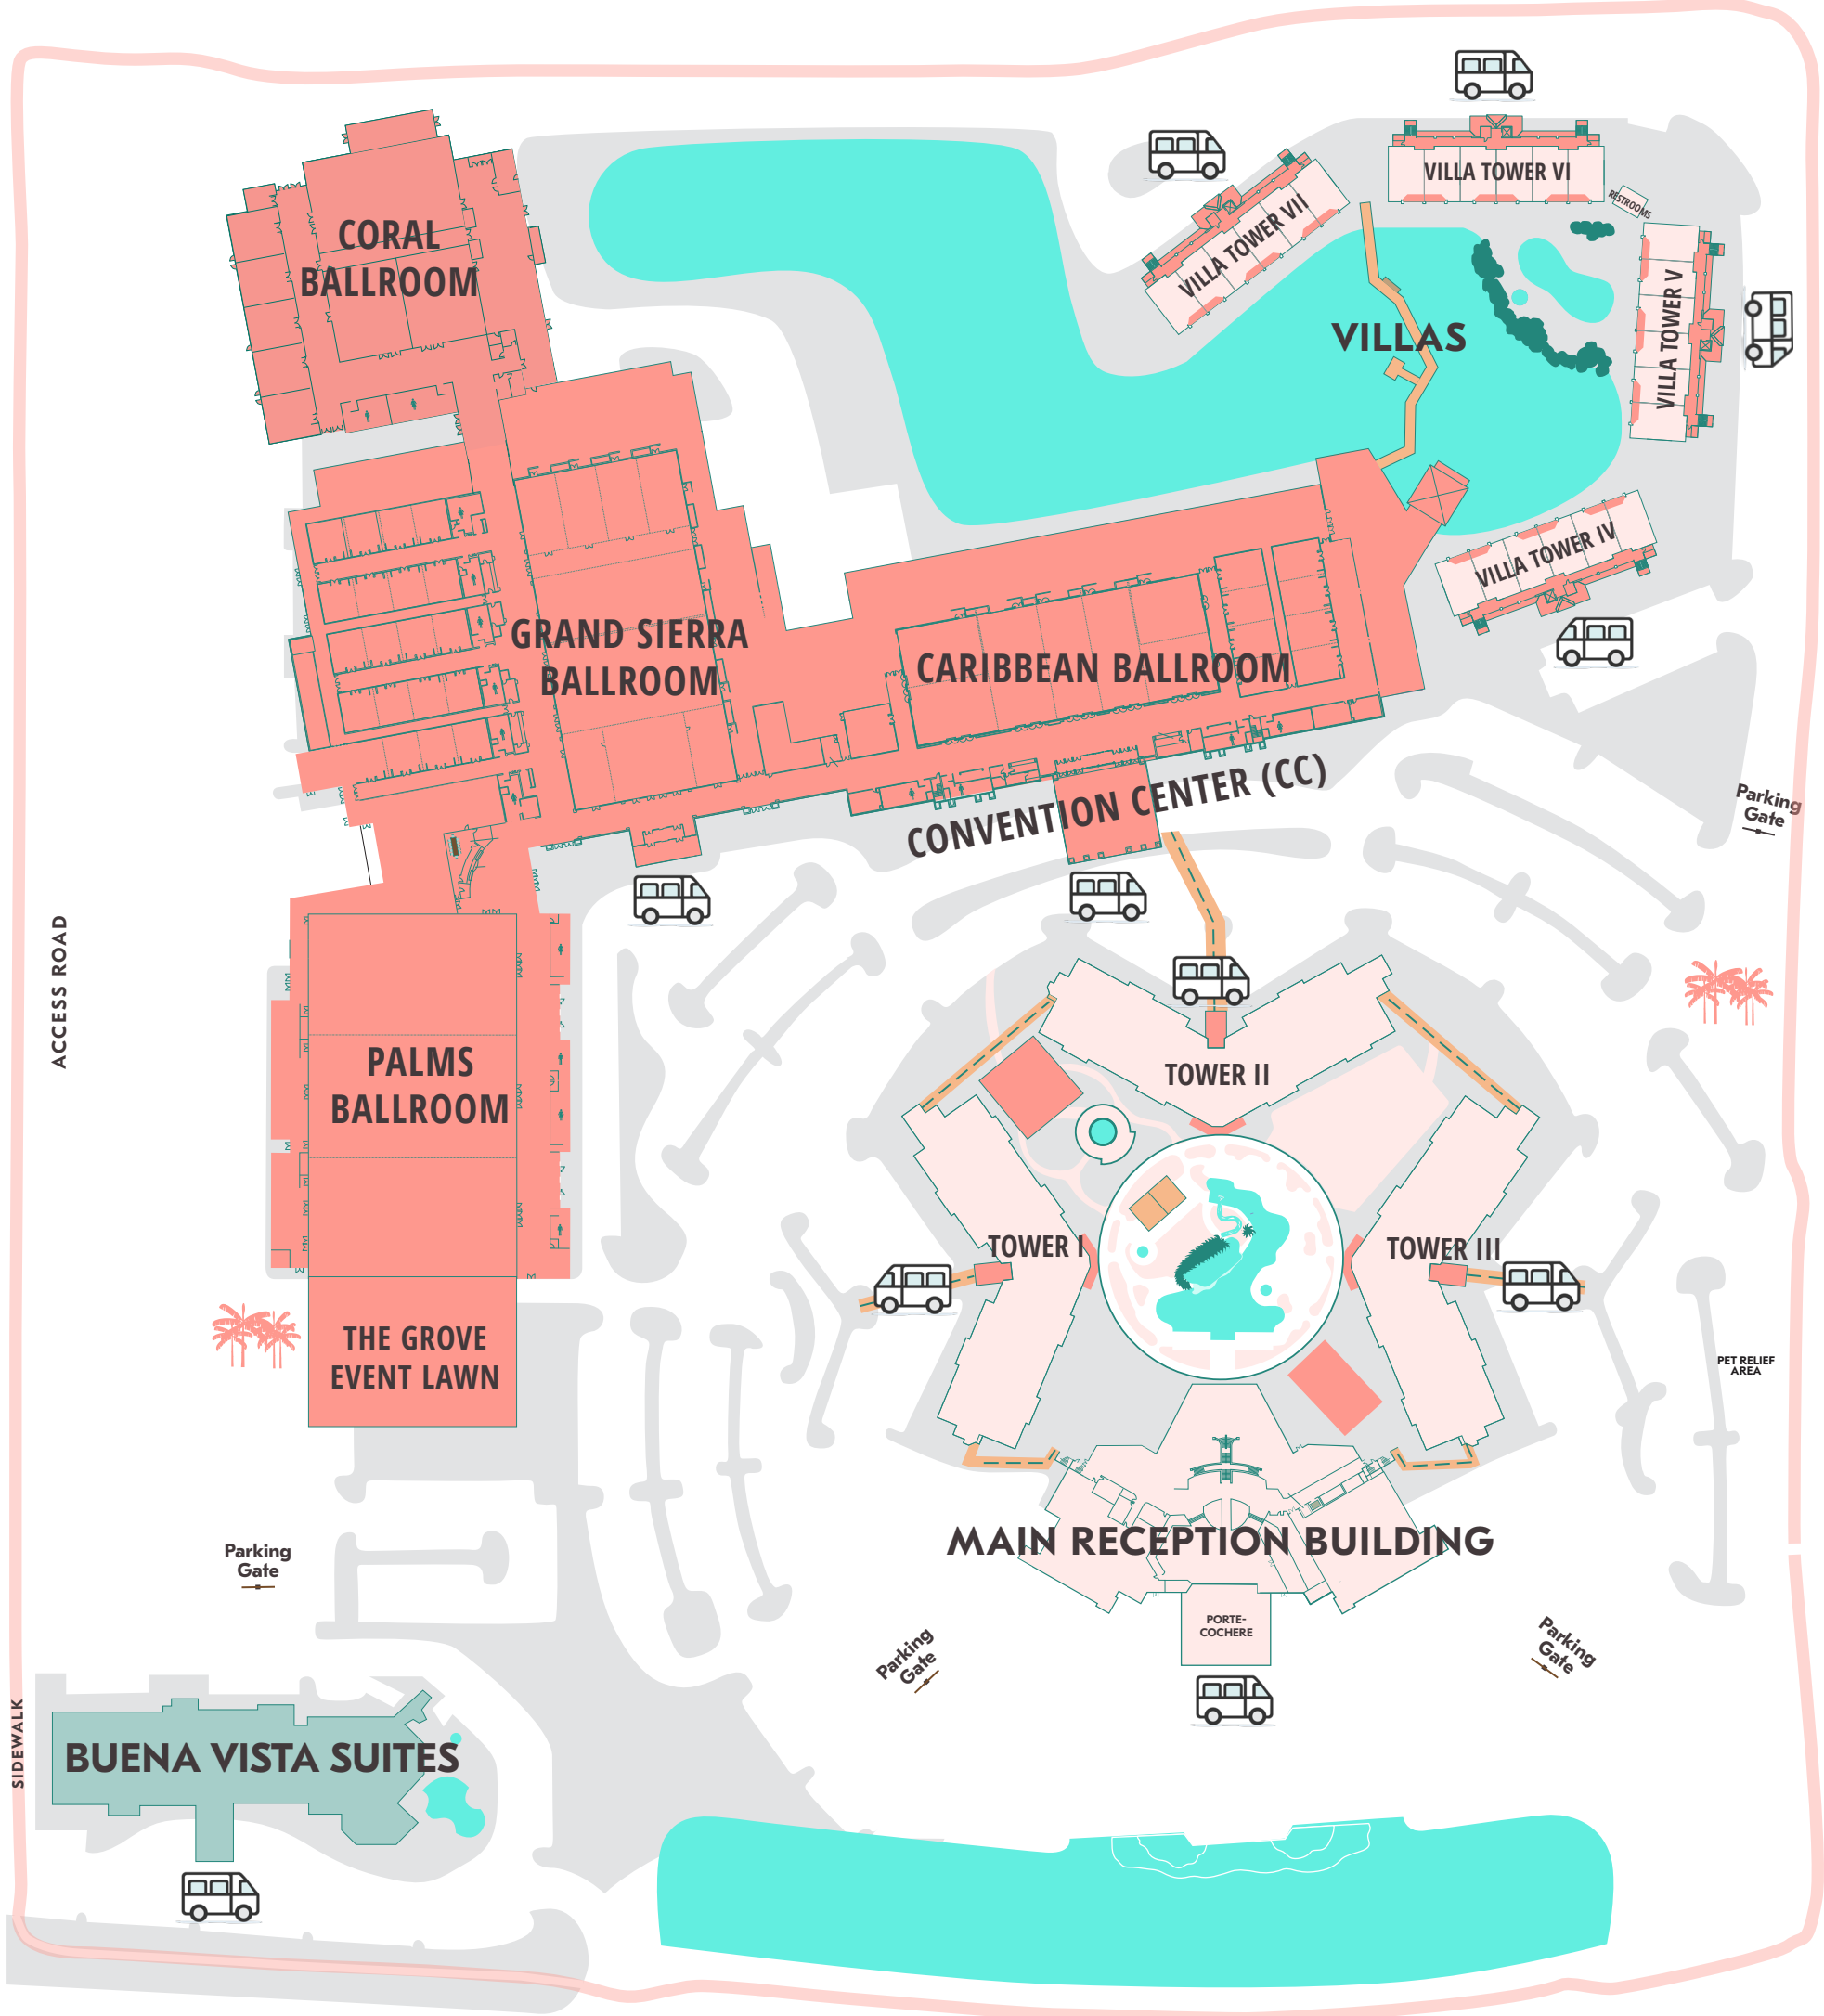

# Caribe Royale Orlando Resort Shuttle Map

## RESORT SHUTTLE 7AM - 11PM

Our resort shuttle runs continuously around Caribe Royale Orlando and Buena Vista Suites. The shuttle is equipped with two wheelchair accessible spaces and lift.

Map  
Legend

Resort  
Shuttle