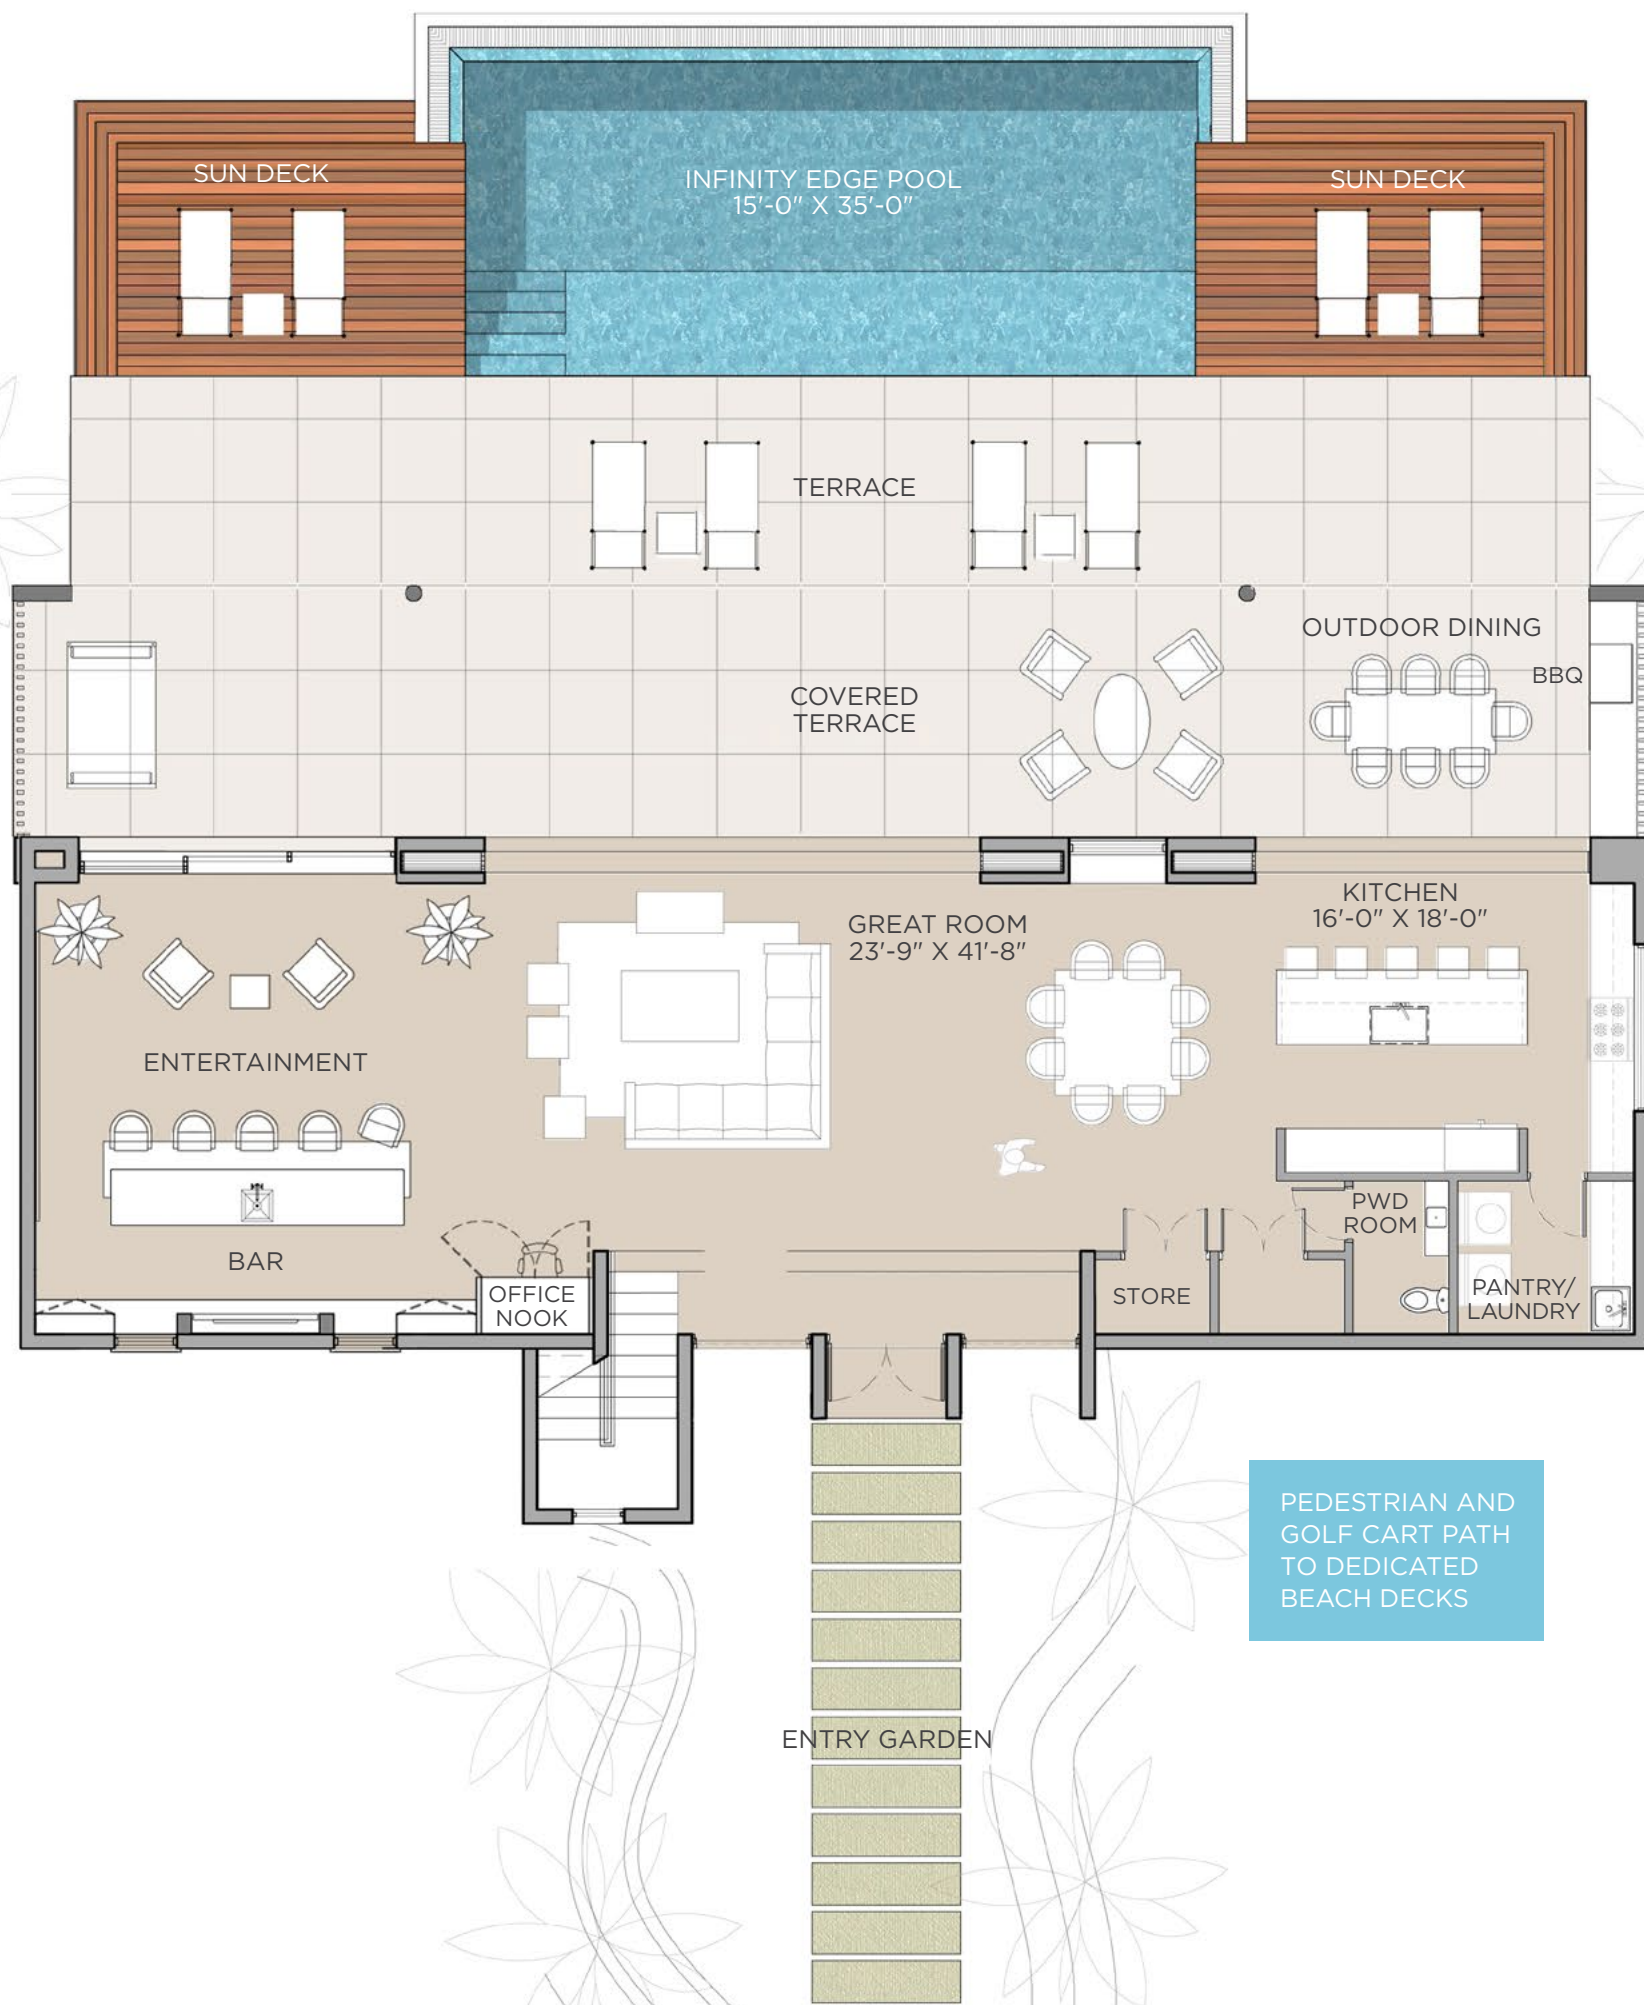

OCEAN VIEW

COVERED AREAS 5,273 SF | TOTAL AREA 7,646 SF