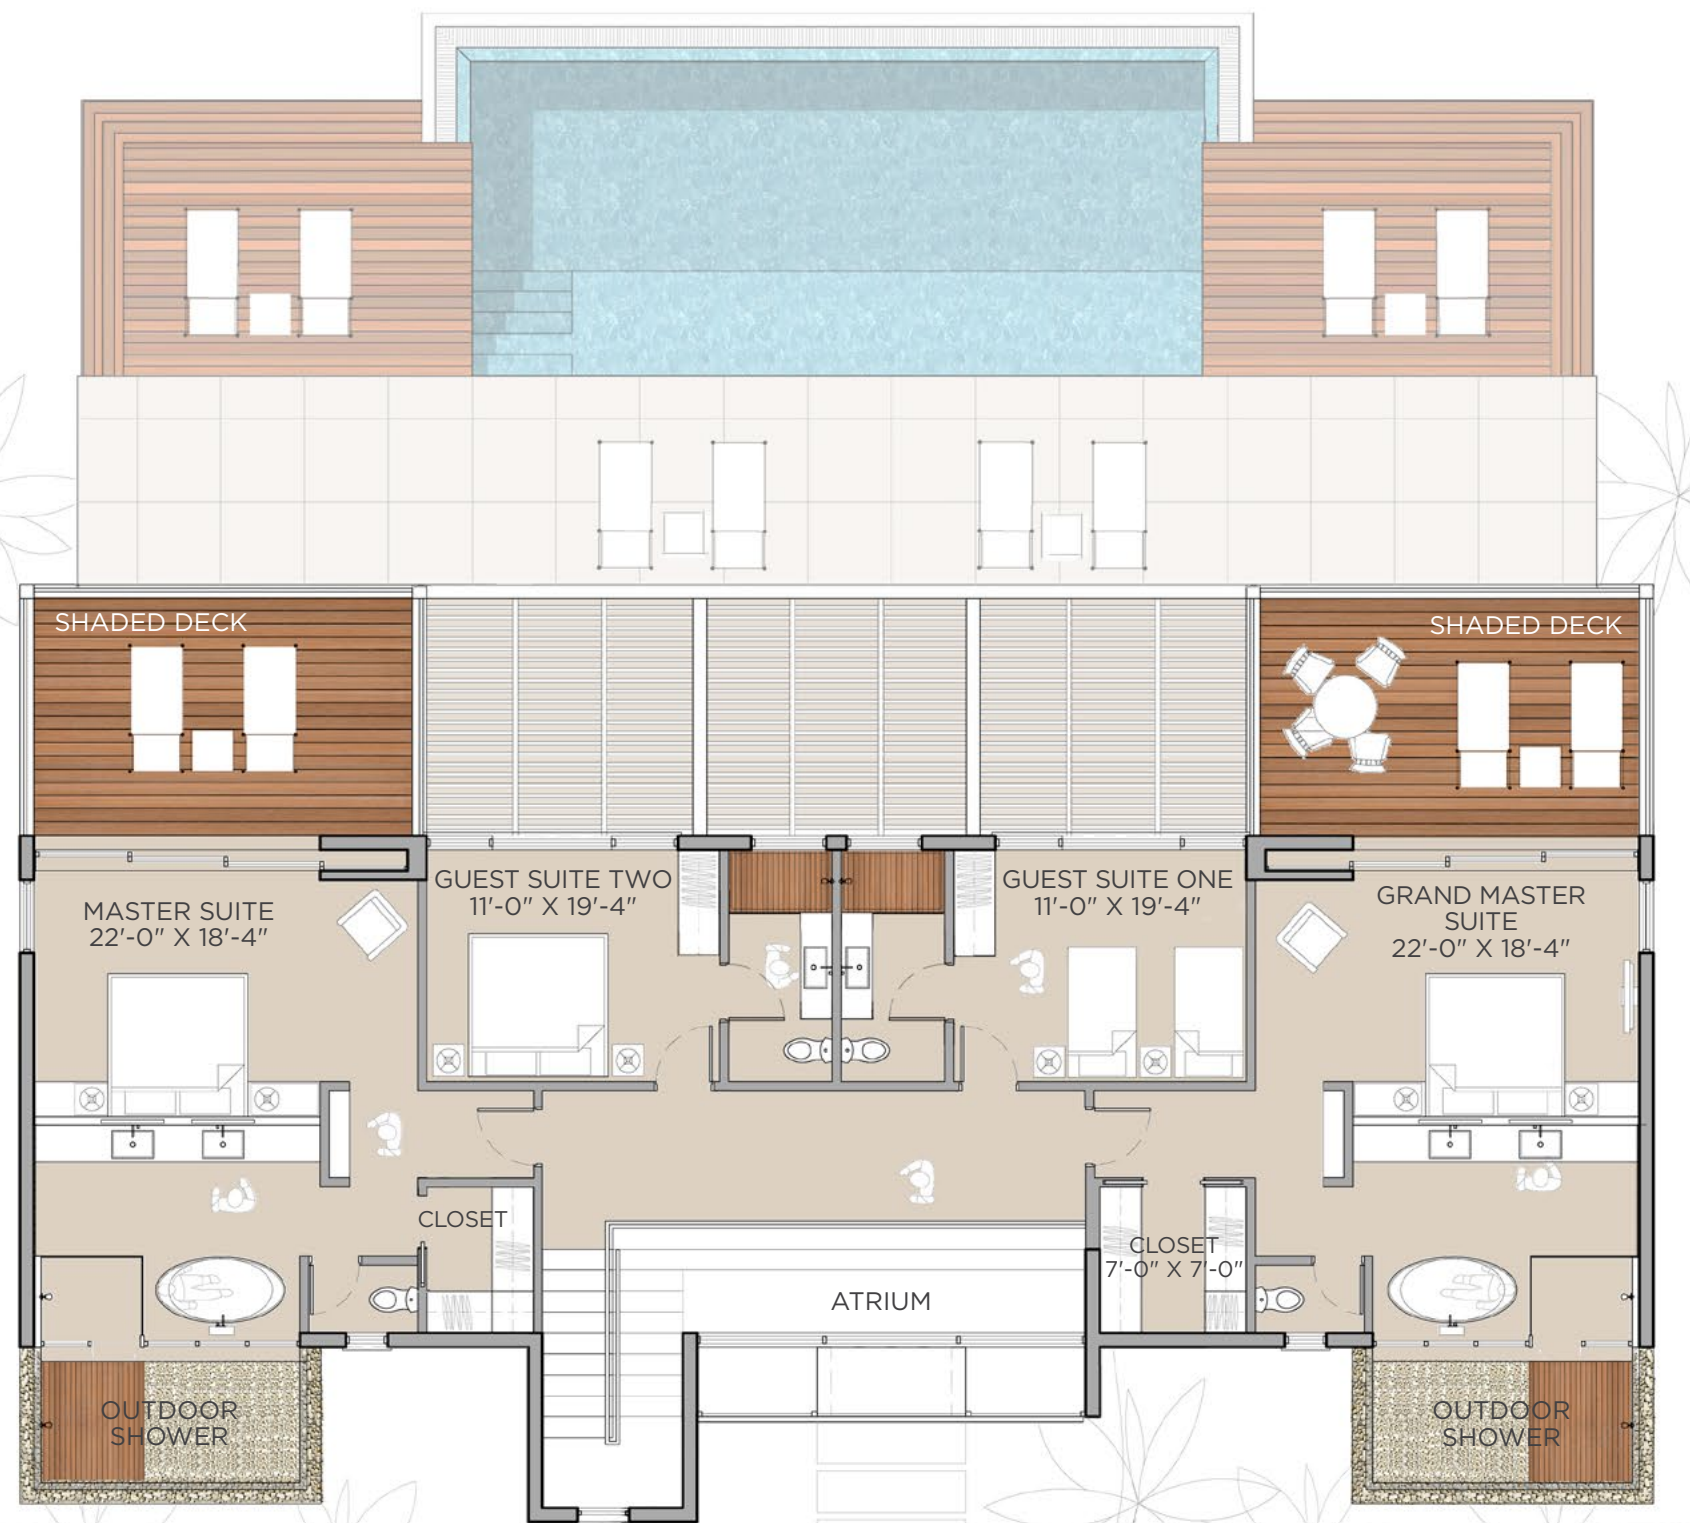

OCEAN VIEW

COVERED AREAS 5,273 SF | TOTAL AREA 7,646 SF